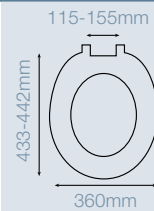

Commode

Code

- Thermoplastic material in black only
 - Supplied without hinges
 - Suitable for commode frames
 - Easy to clean
- Nominal weight 0.4kg

Seat only black with no hinges

SCM60BL

Paramount

Code

- Mouldwood material
 - Pre-assembled colour matched plastic hinges
 - Available in standard colours
- Nominal weight 2.4kg