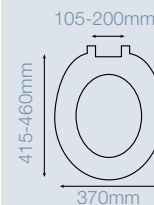

1. Luxury toilet seat made from solid wood jointed sections
   - Varnish finish
   - Hinges in brass or chrome
   - Available in Antique Pine, Pine, Mahogany and Oak
2. Nominal weight 3.0kg

Seat and cover including adjustable brass hinges

SRB11--

Seat and cover including adjustable chrome hinges

SRC11--

To order Antique Pine replace dashes on code with AP
To order Pine replace dashes on code with PN
To order Mahogany replace dashes on code with MA
To order Oak replace dashes on code with OK