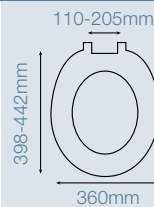

Seat and cover including C/P bar hinge pack

SCL11WH

Woodbridge

Code

- Tough and durable veneered MDF material
 - Hinges in brass or chrome
 - Colour matched to co-ordinate with traditional styles in Antique pine and mahogany
- Nominal weight 2.6kg