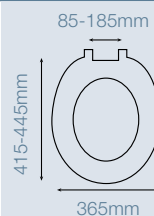

Seat and cover including C/P bar hinge pack

SCL11WH

Woodbridge

Code

- Tough and durable veneered MDF material
 - Hinges in brass or chrome
 - Colour matched to co-ordinate with traditional styles in Antique pine and mahogany
- Nominal weight 2.6kg