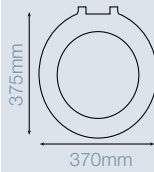

1. Thermoplastic material in black only
   - Supplied without hinges
   - Suitable for commode frames
   - Easy to clean
2. Nominal weight 0.4kg